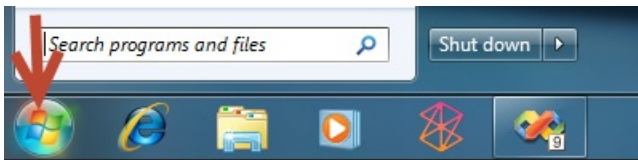

If you look in the lower left hand corner of your screen and you see this image:

or this image:

Then you are running Windows XP. Please submit a ticket through the [IT Helpdesk](#) requesting an upgrade to Windows 7.

If you look in the lower left hand corner of your screen and you see this image:

Then you are already running Windows 7.

Posted by: Andy Fehr - Tue, Apr 22, 2014 at 4:00 PM. This article has been viewed 4973 times.